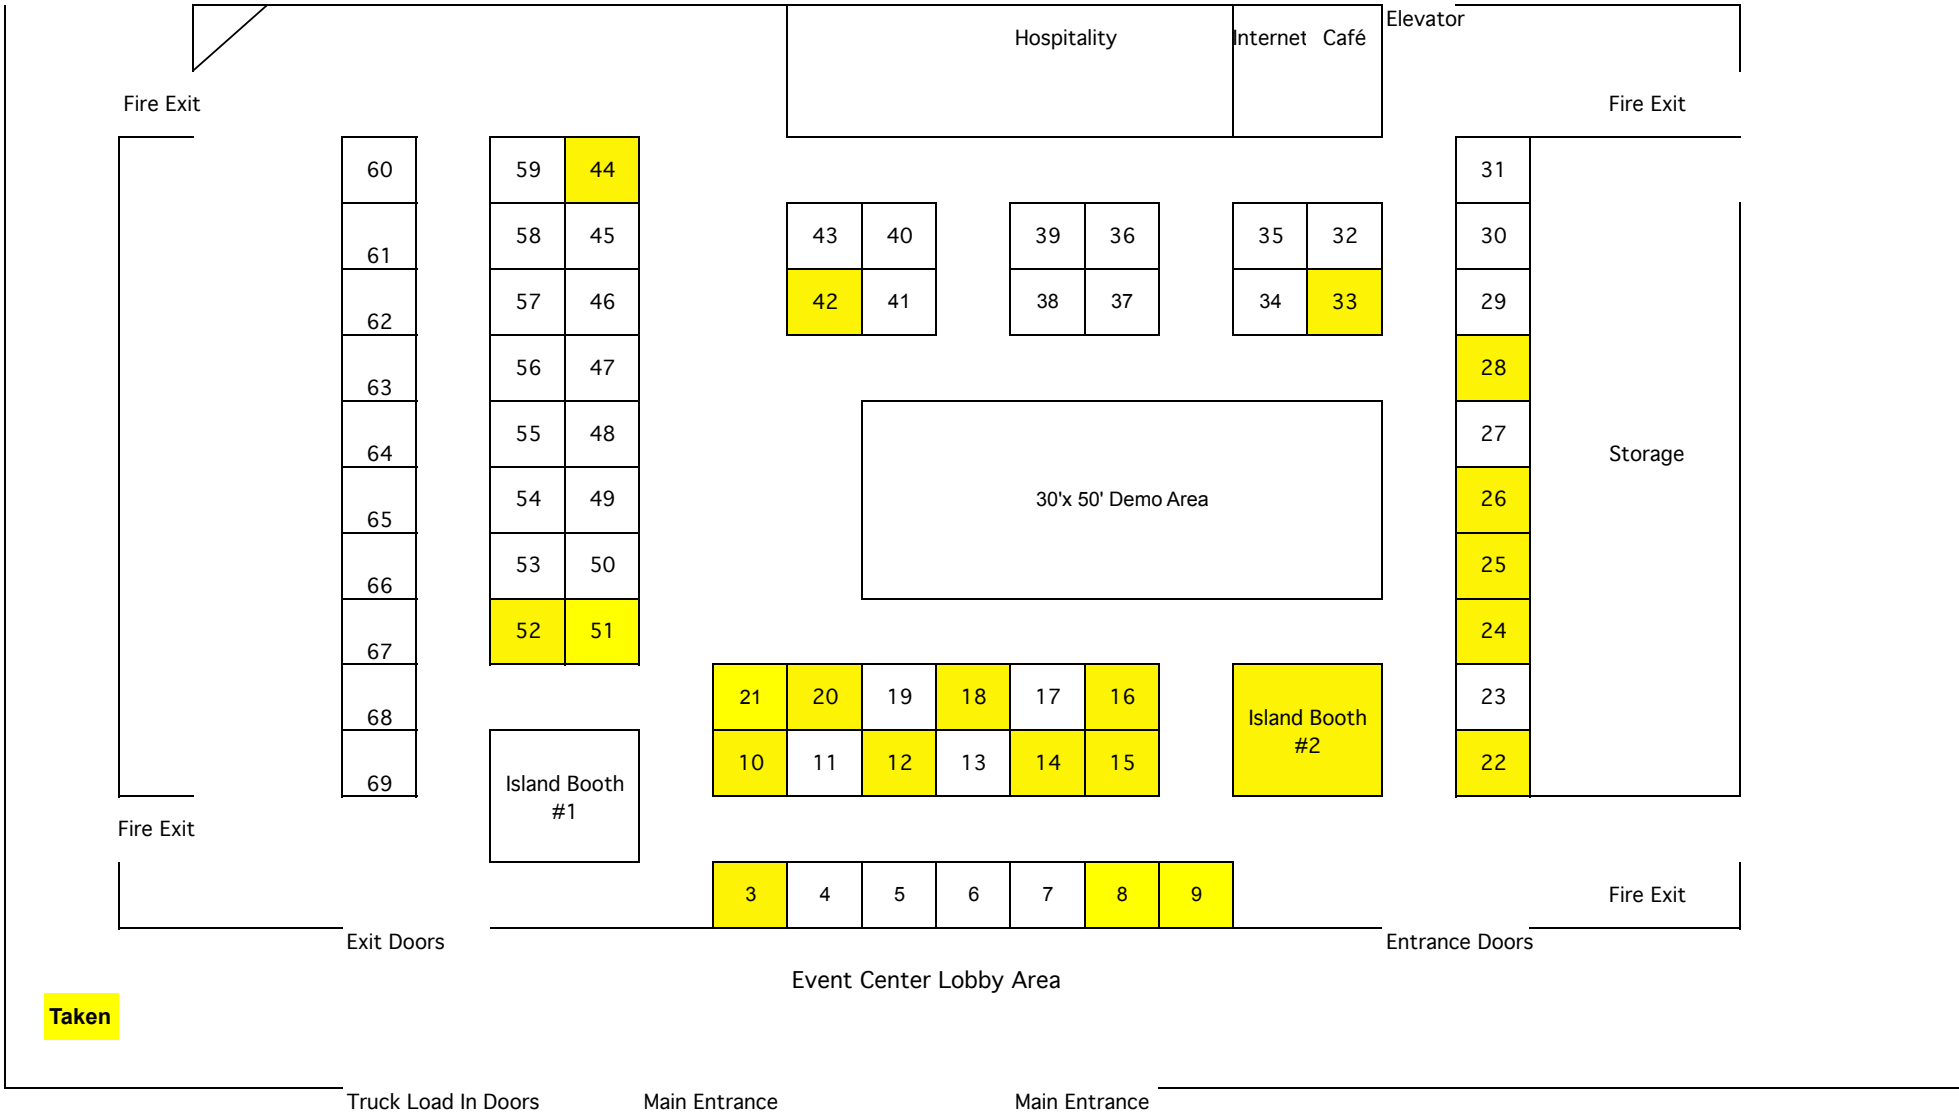

NYS AHPERD Conference

November 17-20, 2010

70 - 10'deep x 10'wide Booths

Rotunda

Taken

Exit Doors

Event Center Lobby Area

Entrance Doors

Truck Load In Doors

Main Entrance

Main Entrance